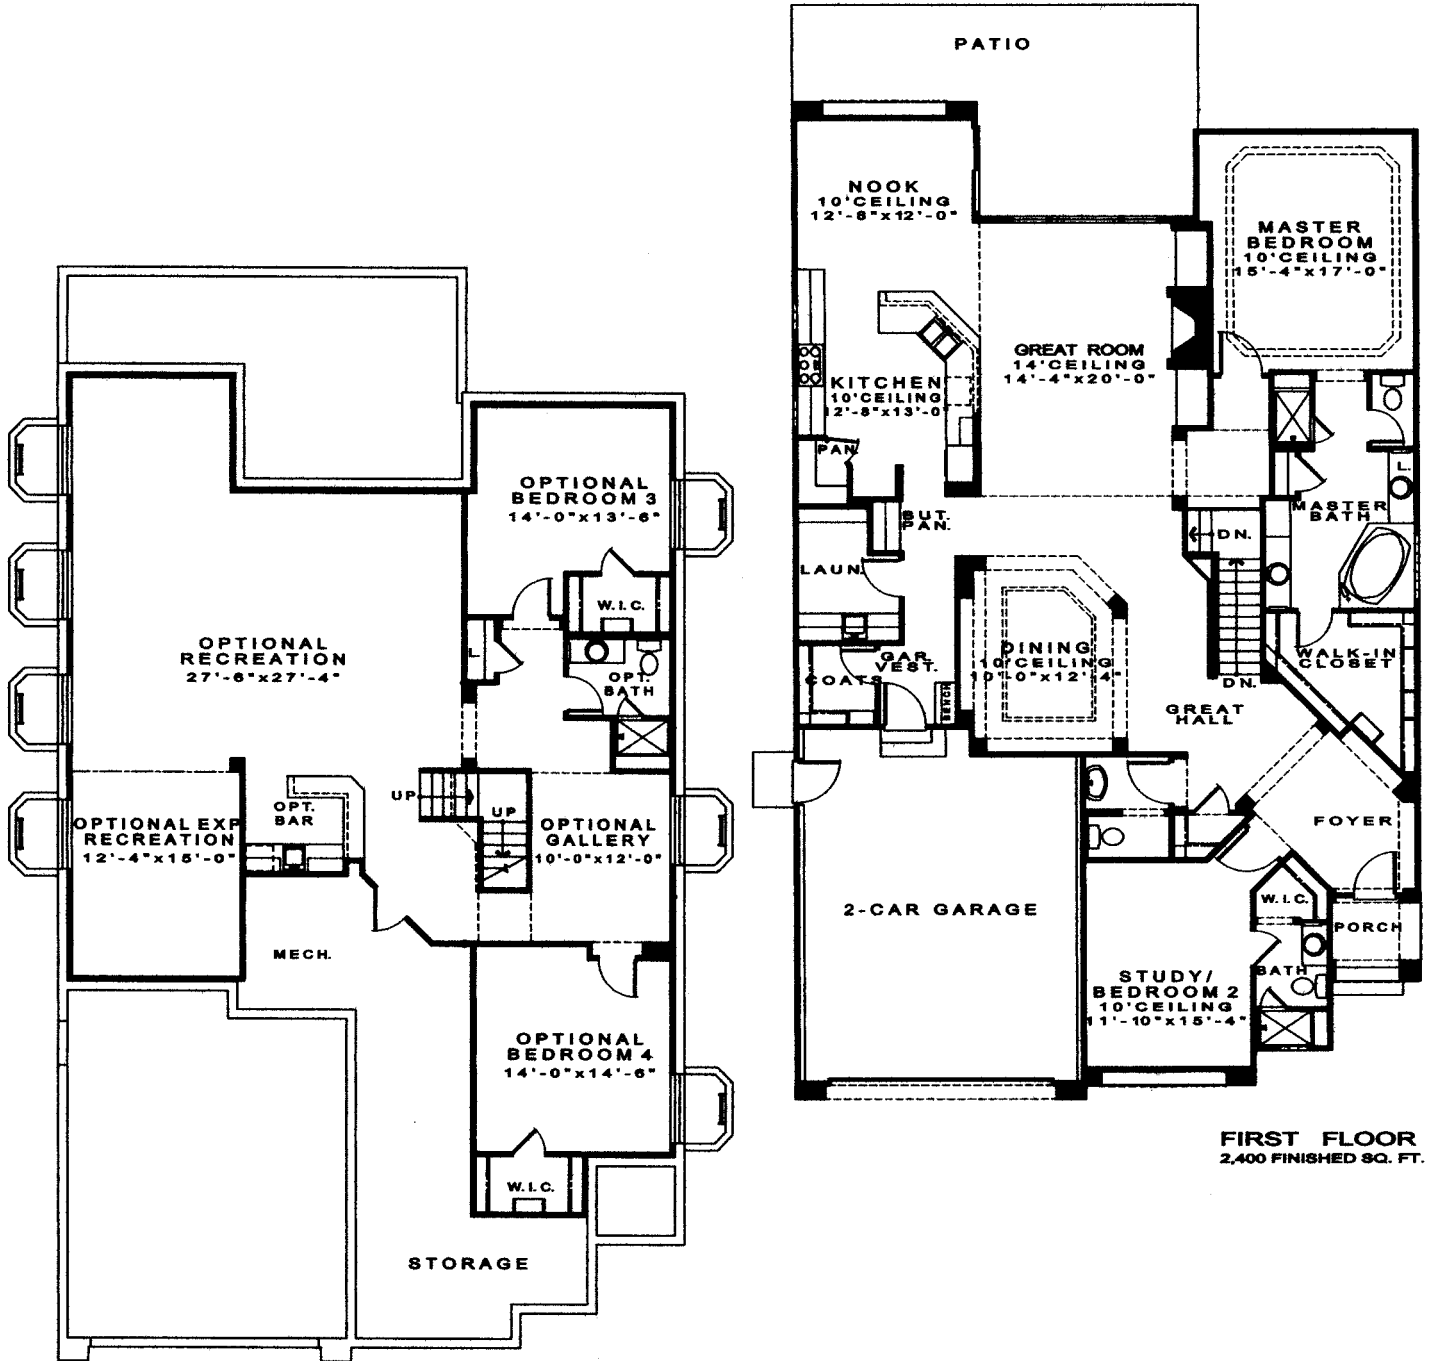

# Windmill Creek Reserve II

Ranch Style  
 2,400 Square Feet  
 2 Bedrooms  
 2 1/2 Baths

FIRST FLOOR  
 2,400 FINISHED SQ. FT.

- Basement finish option 1 – Rec Room, 1 bedroom, bath 1,248 sq.ft
- Basement finish option 2 – Rec Room, 2 bedrooms, bath 1,681 sq.ft
- Basement finish option 3 – Expanded Rec Room, 1 bedroom, bath 1,436 sq.ft
- Basement finish option 4 – Expanded Rec Room, 2 bedrooms, bath 1,869 sq.ft