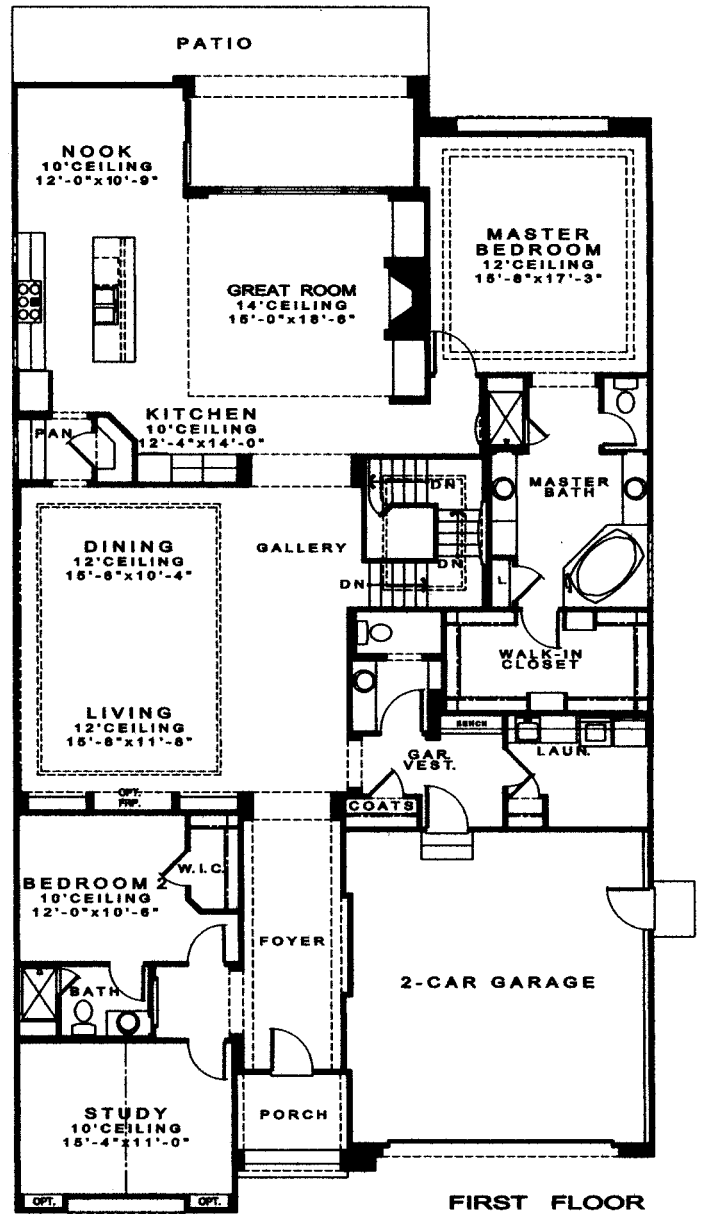

# Windmill Creek Reserve II

Ranch Style  
 2,881 Square Feet  
 2 Bedrooms  
 2 1/2 Baths  
 Study & Living Room

**FIRST FLOOR**  
 2,881 FINISHED SQ. FT.

- Basement finish option 1 – Rec Room, 1 bedroom, bath 1,388 sq.ft
- Basement finish option 2 – Rec Room, 2 bedrooms, bath 1,690 sq.ft
- Basement finish option 3 – Expanded Rec Room, 1 bedroom, bath 1,684 sq.ft
- Basement finish option 4 – Expanded Rec Room, 2 bedrooms, bath 1,986 sq.ft