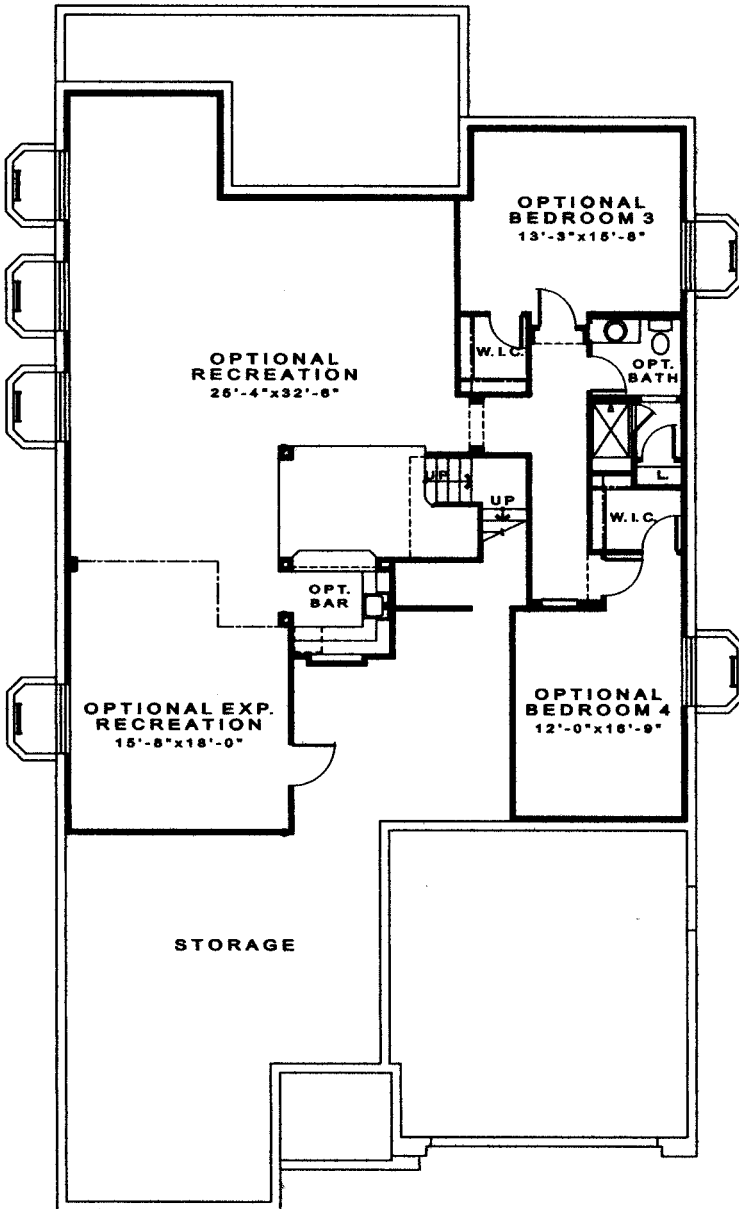

# Windmill Creek Reserve II

Ranch Style  
 2,881 Square Feet  
 2 Bedrooms  
 2 1/2 Baths  
 Study & Living Room

**FIRST FLOOR**  
 2,881 FINISHED SQ. FT.

- Basement finish option 1 – Rec Room, 1 bedroom, bath 1,388 sq.ft
- Basement finish option 2 – Rec Room, 2 bedrooms, bath 1,690 sq.ft
- Basement finish option 3 – Expanded Rec Room, 1 bedroom, bath 1,684 sq.ft
- Basement finish option 4 – Expanded Rec Room, 2 bedrooms, bath 1,986 sq.ft