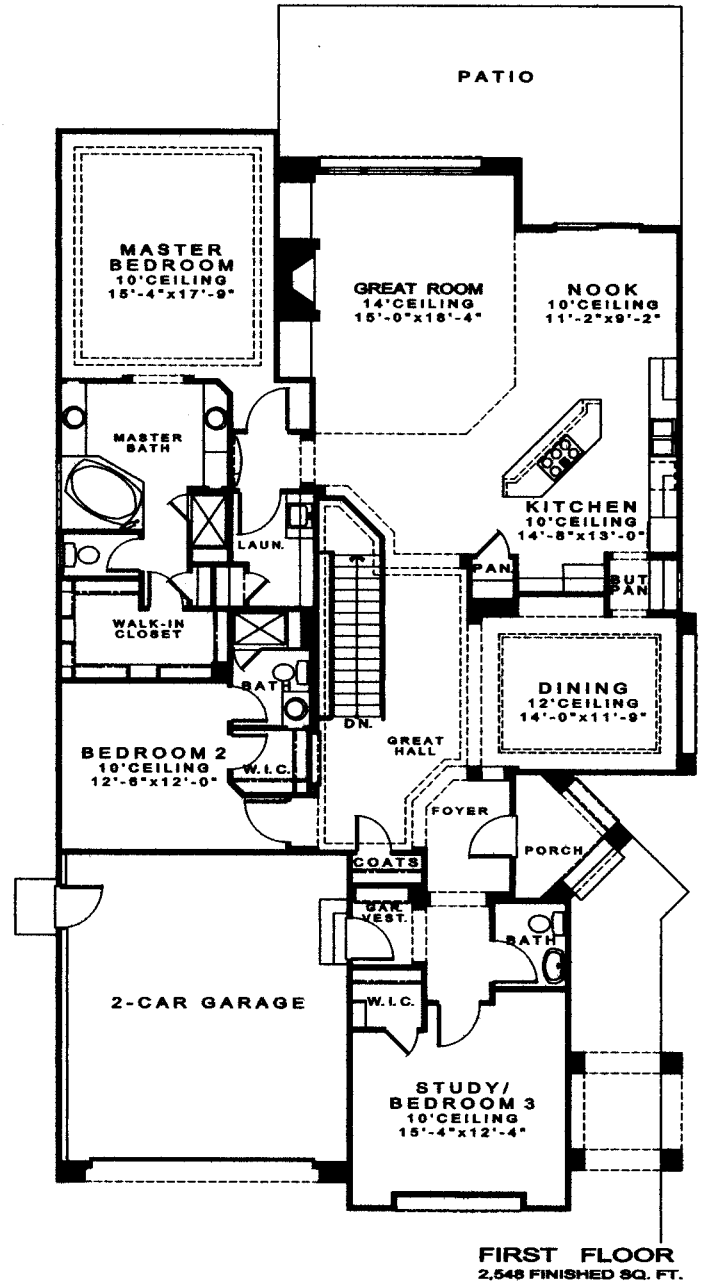

# Windmill Creek Reserve II

Ranch Style  
 2,548 Square Feet  
 2 Bedrooms + Study  
 2 1/2 Baths

- Basement finish option 1 – Rec Room, 1 bedroom, bath 1,252 sq.ft
- Basement finish option 2 – Rec Room, 2 bedrooms, bath 1,483 sq.ft
- Basement finish option 3 – Expanded Rec Room, 1 bedroom, bath 1,593 sq.ft
- Basement finish option 4 – Expanded Rec Room, 2 bedrooms, bath 1,824 sq.ft