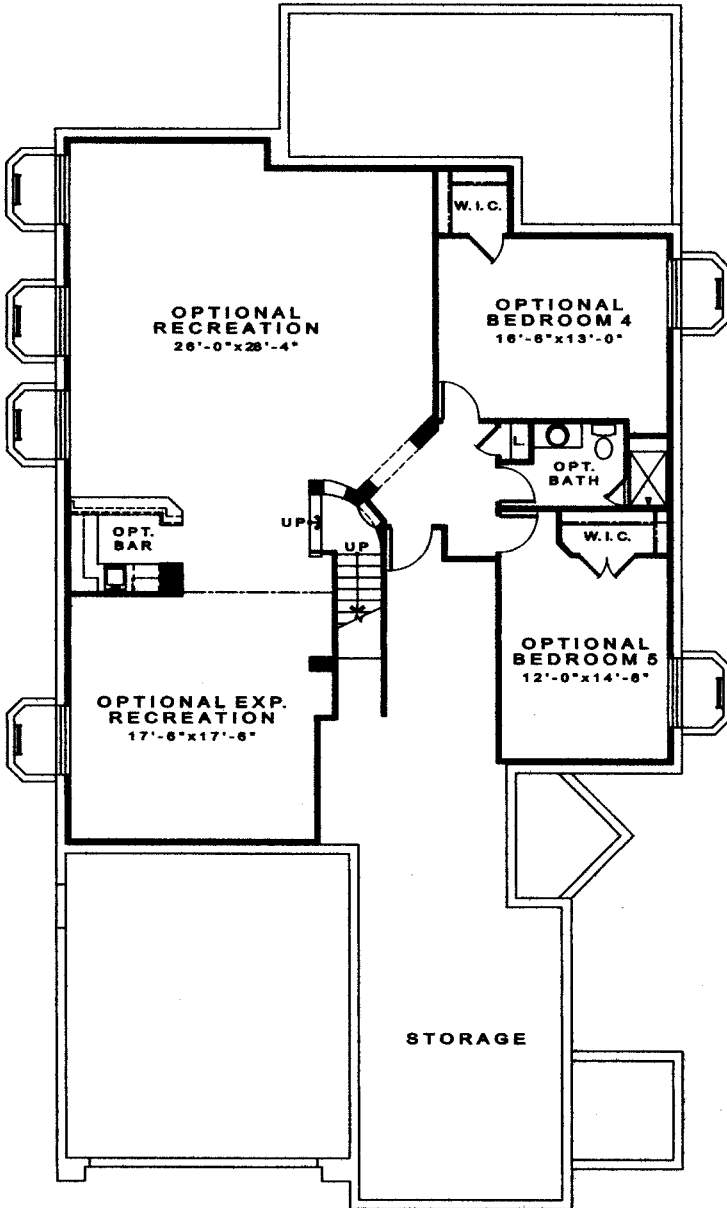

# Windmill Creek Reserve II

Ranch Style  
 2,548 Square Feet  
 2 Bedrooms + Study  
 2 1/2 Baths

- Basement finish option 1 – Rec Room, 1 bedroom, bath 1,252 sq.ft
- Basement finish option 2 – Rec Room, 2 bedrooms, bath 1,483 sq.ft
- Basement finish option 3 – Expanded Rec Room, 1 bedroom, bath 1,593 sq.ft
- Basement finish option 4 – Expanded Rec Room, 2 bedrooms, bath 1,824 sq.ft