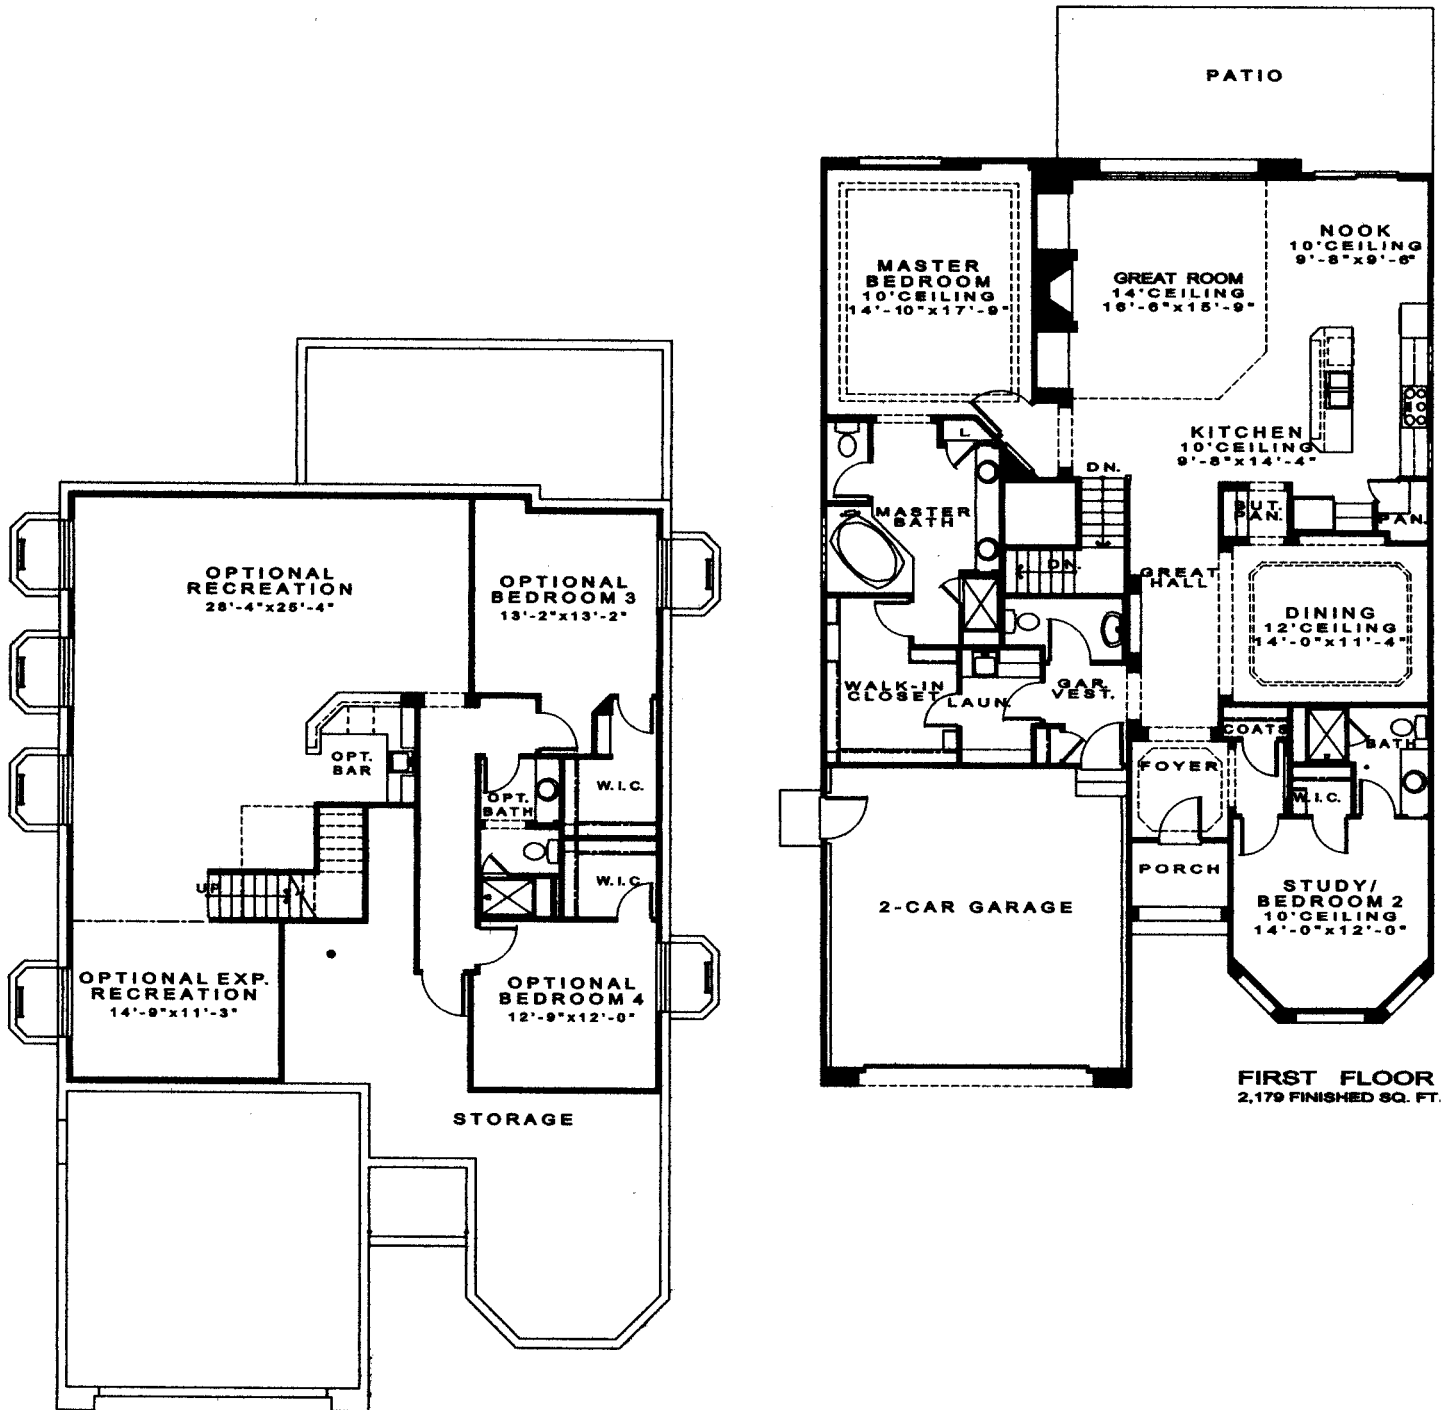

Augusta

Ranch Style
 2,179 Square Feet
 2 Bedrooms
 2 1/2 Baths

Windmill Creek Reserve II

- Basement finish option 1 – Rec Room, 1 bedroom, bath 1,206 sq.ft
- Basement finish option 2 – Rec Room, 2 bedrooms, bath 1,469 sq.ft
- Basement finish option 3 – Expanded Rec Room, 1 bedroom, bath 1,386 sq.ft
- Basement finish option 4 – Expanded Rec Room, 2 bedrooms, bath 1,649 sq.ft